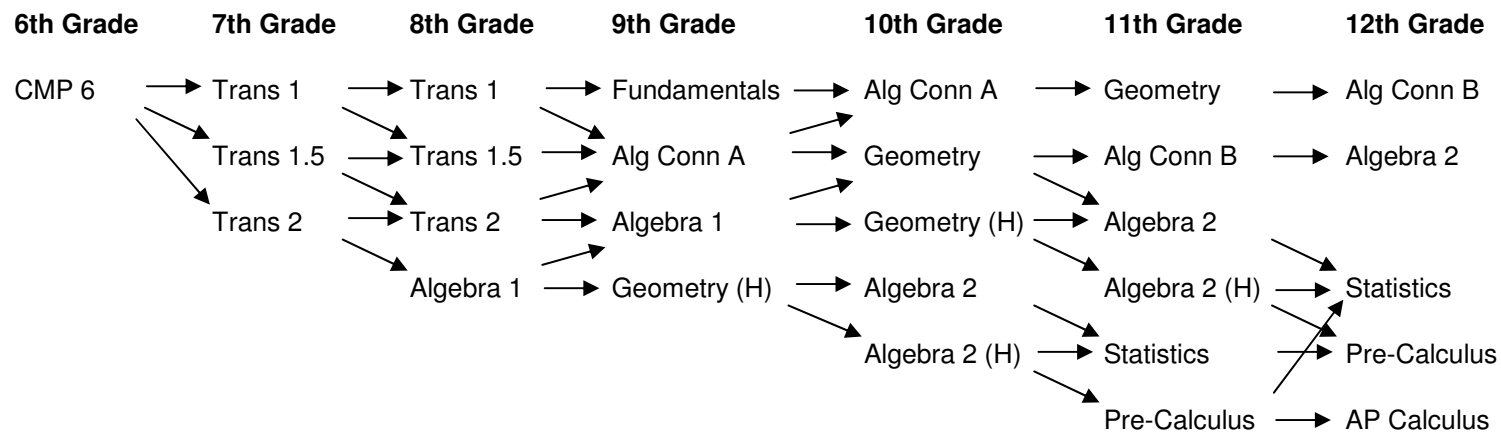

Ashland Middle School through Ashland High School Math Sequence Options

Key

- CMP 6 = 6th Grade Connected Math
- Trans 1 = Transition Math 1
- Trans 1.5 = Transition Math 1.5
- Trans 2 = Transition Math 2
- Alg Conn A = Algebra Connections A
- Alg Conn B = Algebra Connections B
- (H) = Honors